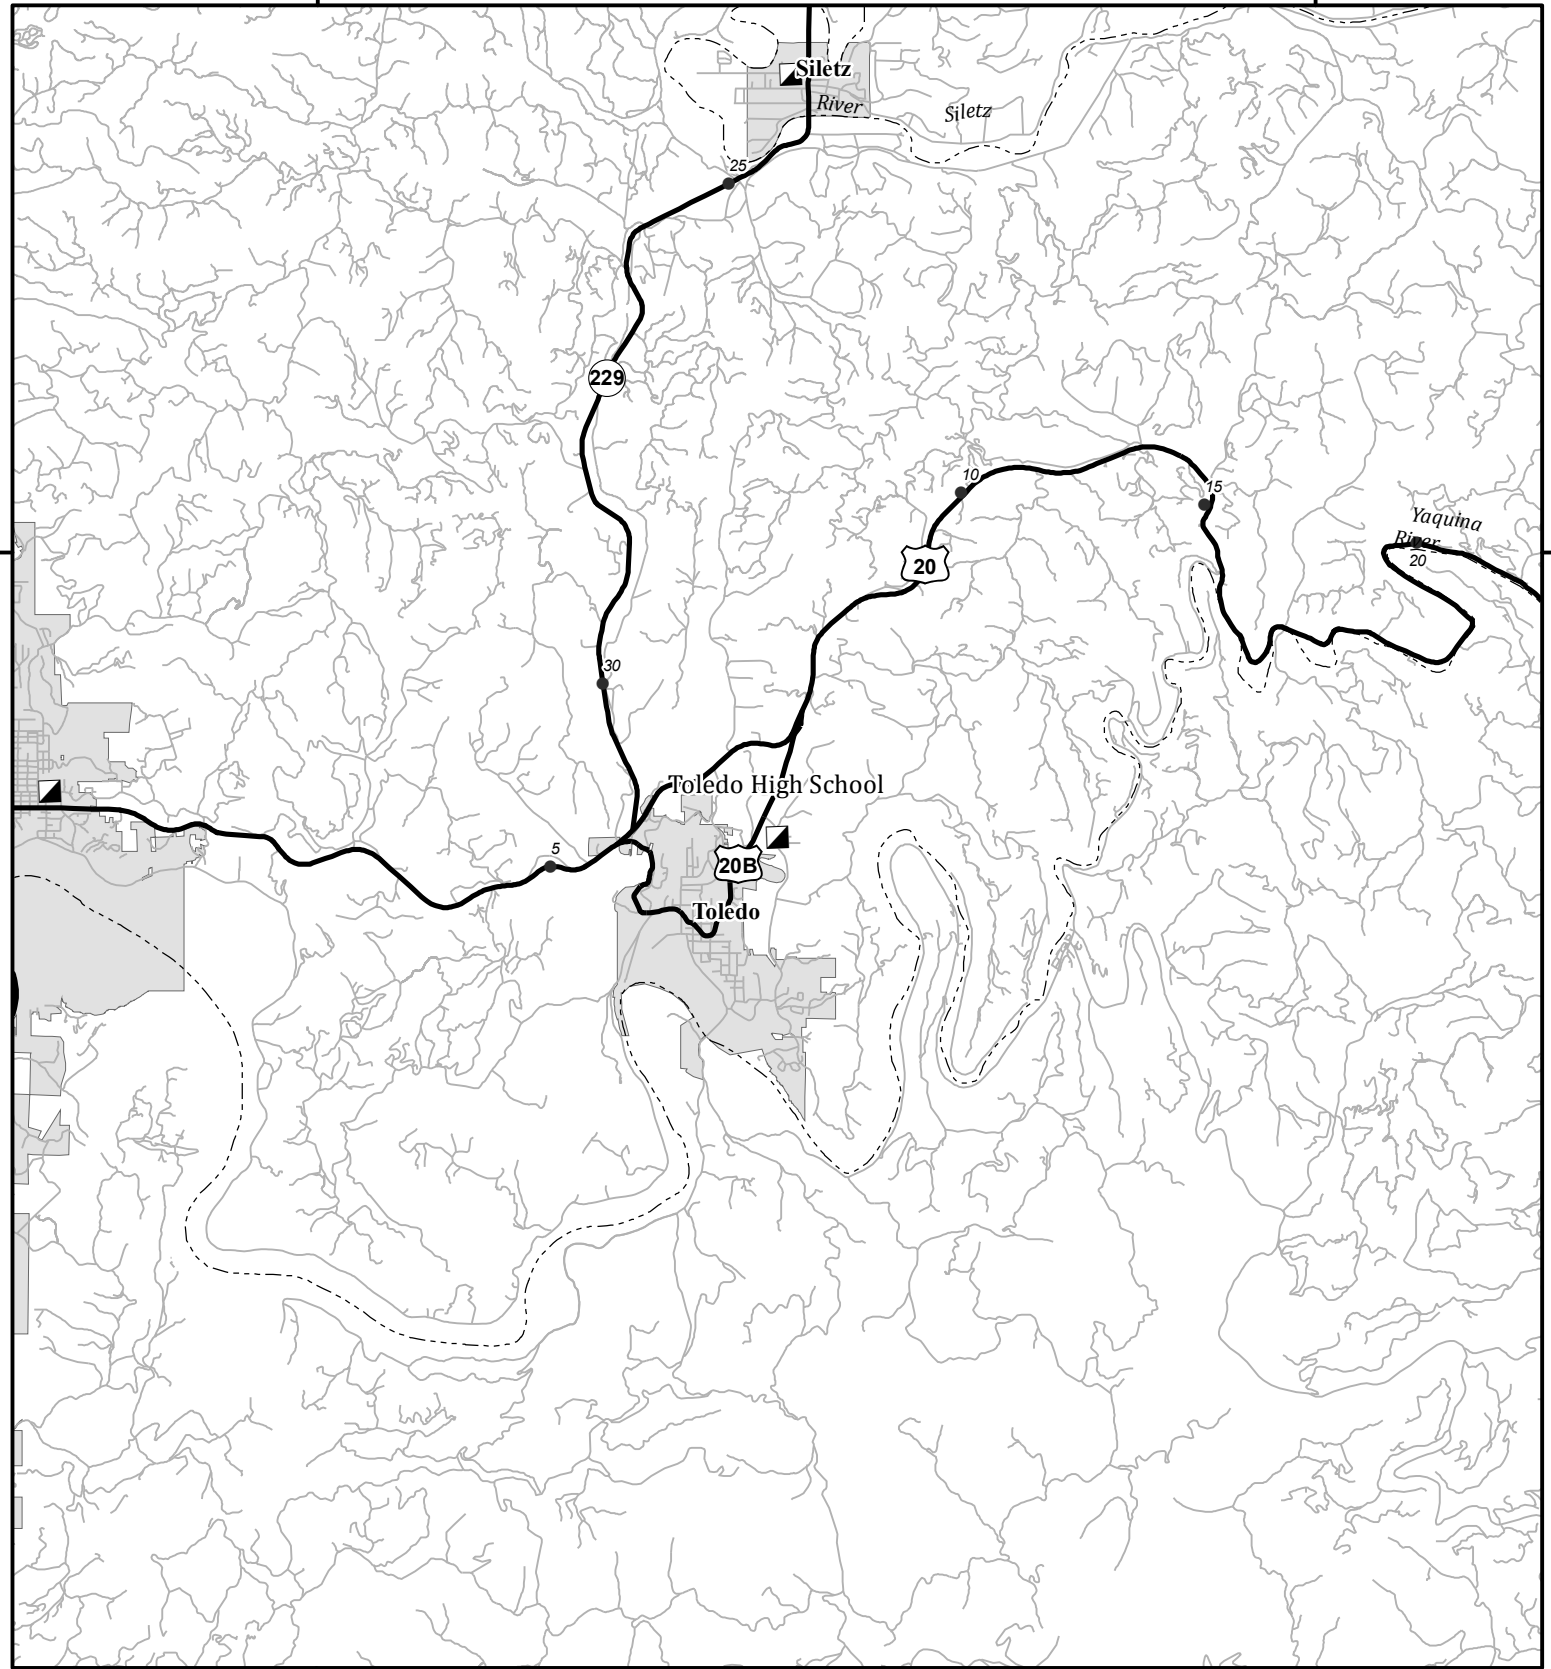

-124°0'

-123°50'

44°40'

44°40'

-124°0'

-123°50'

● Mileposts
 ◻ Fire Camp
 - - - Rivers
T11S R10W S8
 N 44.632916°
 W -123.923268°
Address:
 , OR, 97

Directions:
 From N:
 From S:
 From E:
 From W:

Toledo High School
 ODF WO Toledo, Fire Camp Travel Map